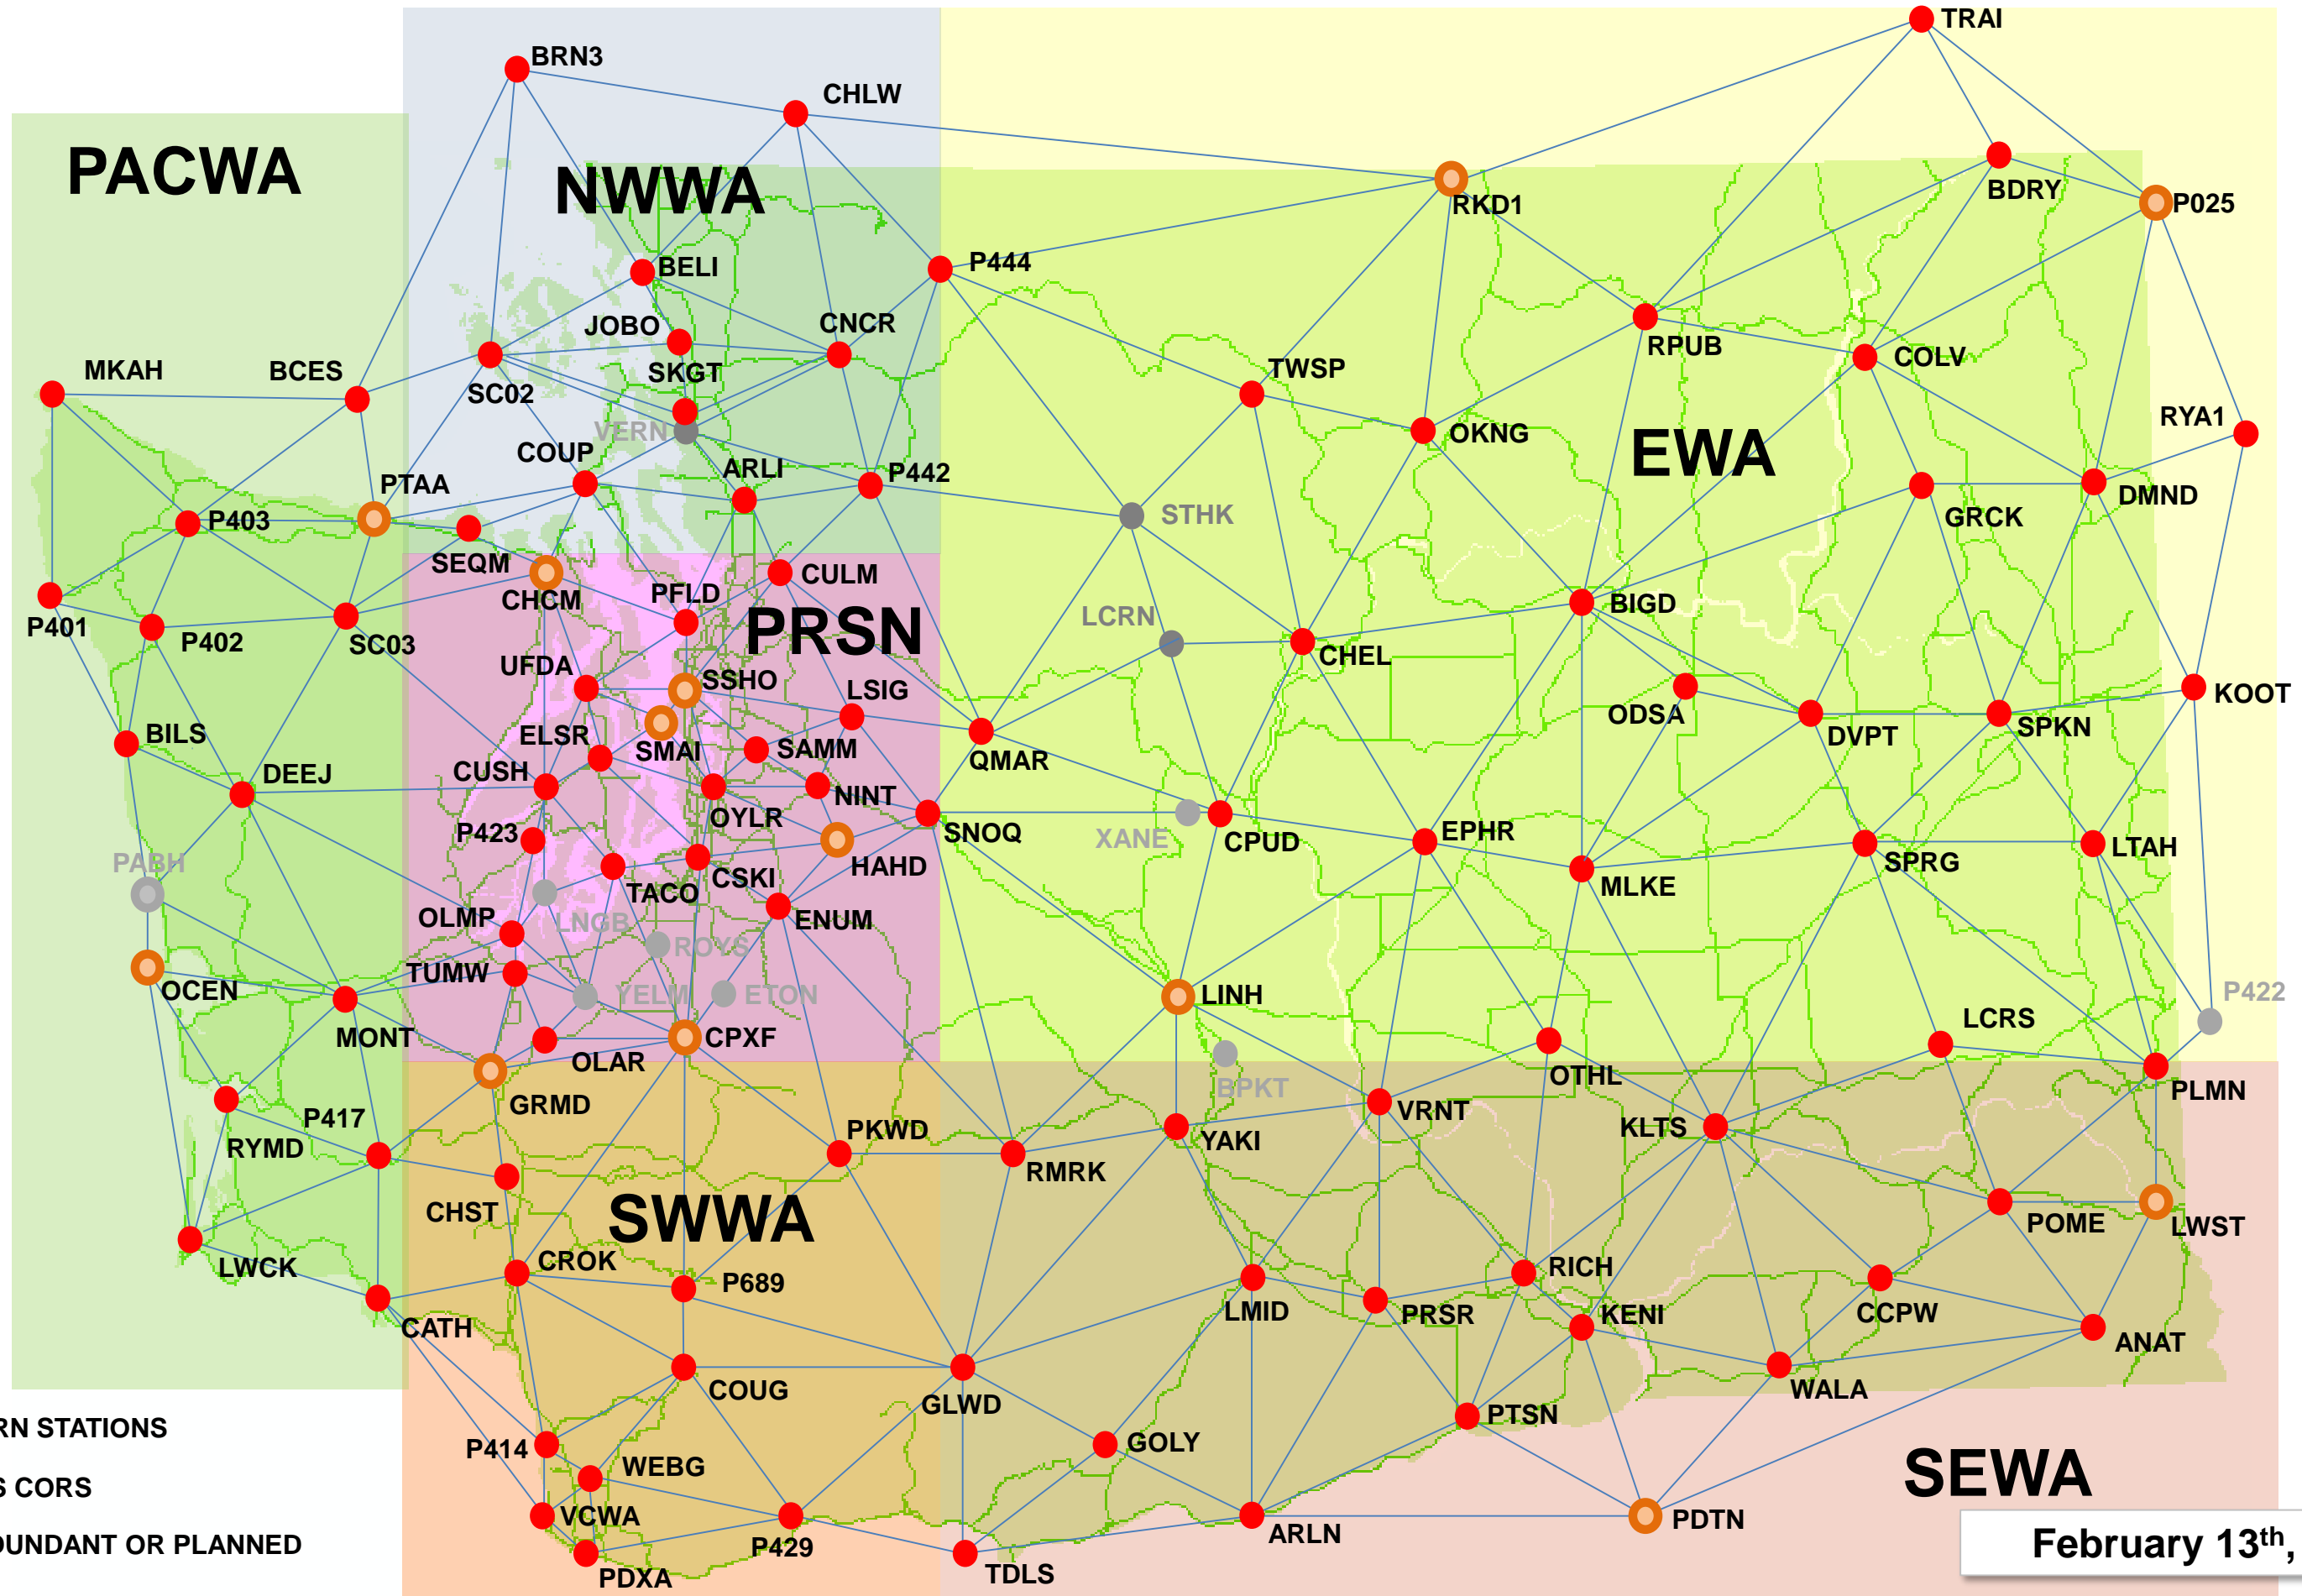

Washington State Reference Network

- WSRN STATIONS
- NGS CORS
- REDUNDANT OR PLANNED

February 13th, 2019